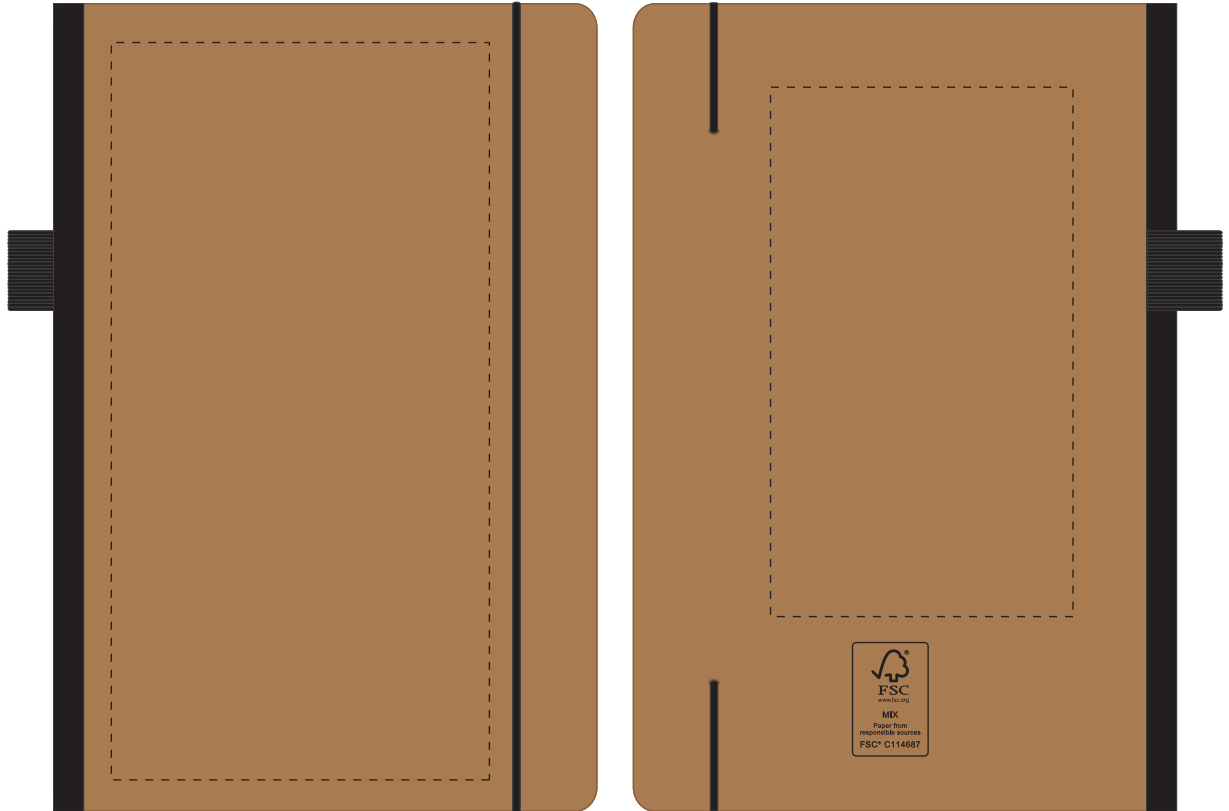

Your Ref:	Quantity:	Product Code: QS0363
Our Ref:	Version: 1	Product Colour: NATURAL

PRINTING CONCERNS:**PRODUCT INFO: DUE TO THE NATURE OF THE PRODUCT THE PRINT POSITION MAY VARY BY 2 - 3 MM**

We stock this item in the following colours

**PANTONE REFERENCE(S)**

- Colour 1
- Colour 1
- Colour 1
- Colour 1

ARTWORK SCALE 50%

- CENTRED TO PRINT AREA
- CENTRED TO NOTEBOOK

Product Image for visualisation
- colours may vary

**The dashed line is to demonstrate print area and will not appear on your printed item****PLEASE NOTE:**

To proceed, please approve visual via the online system.

ARTWORK SCALE 100%
Max print area: 195mm x 100mm

ARTWORK SCALE 100%
Max print area: 140mm x 80mm